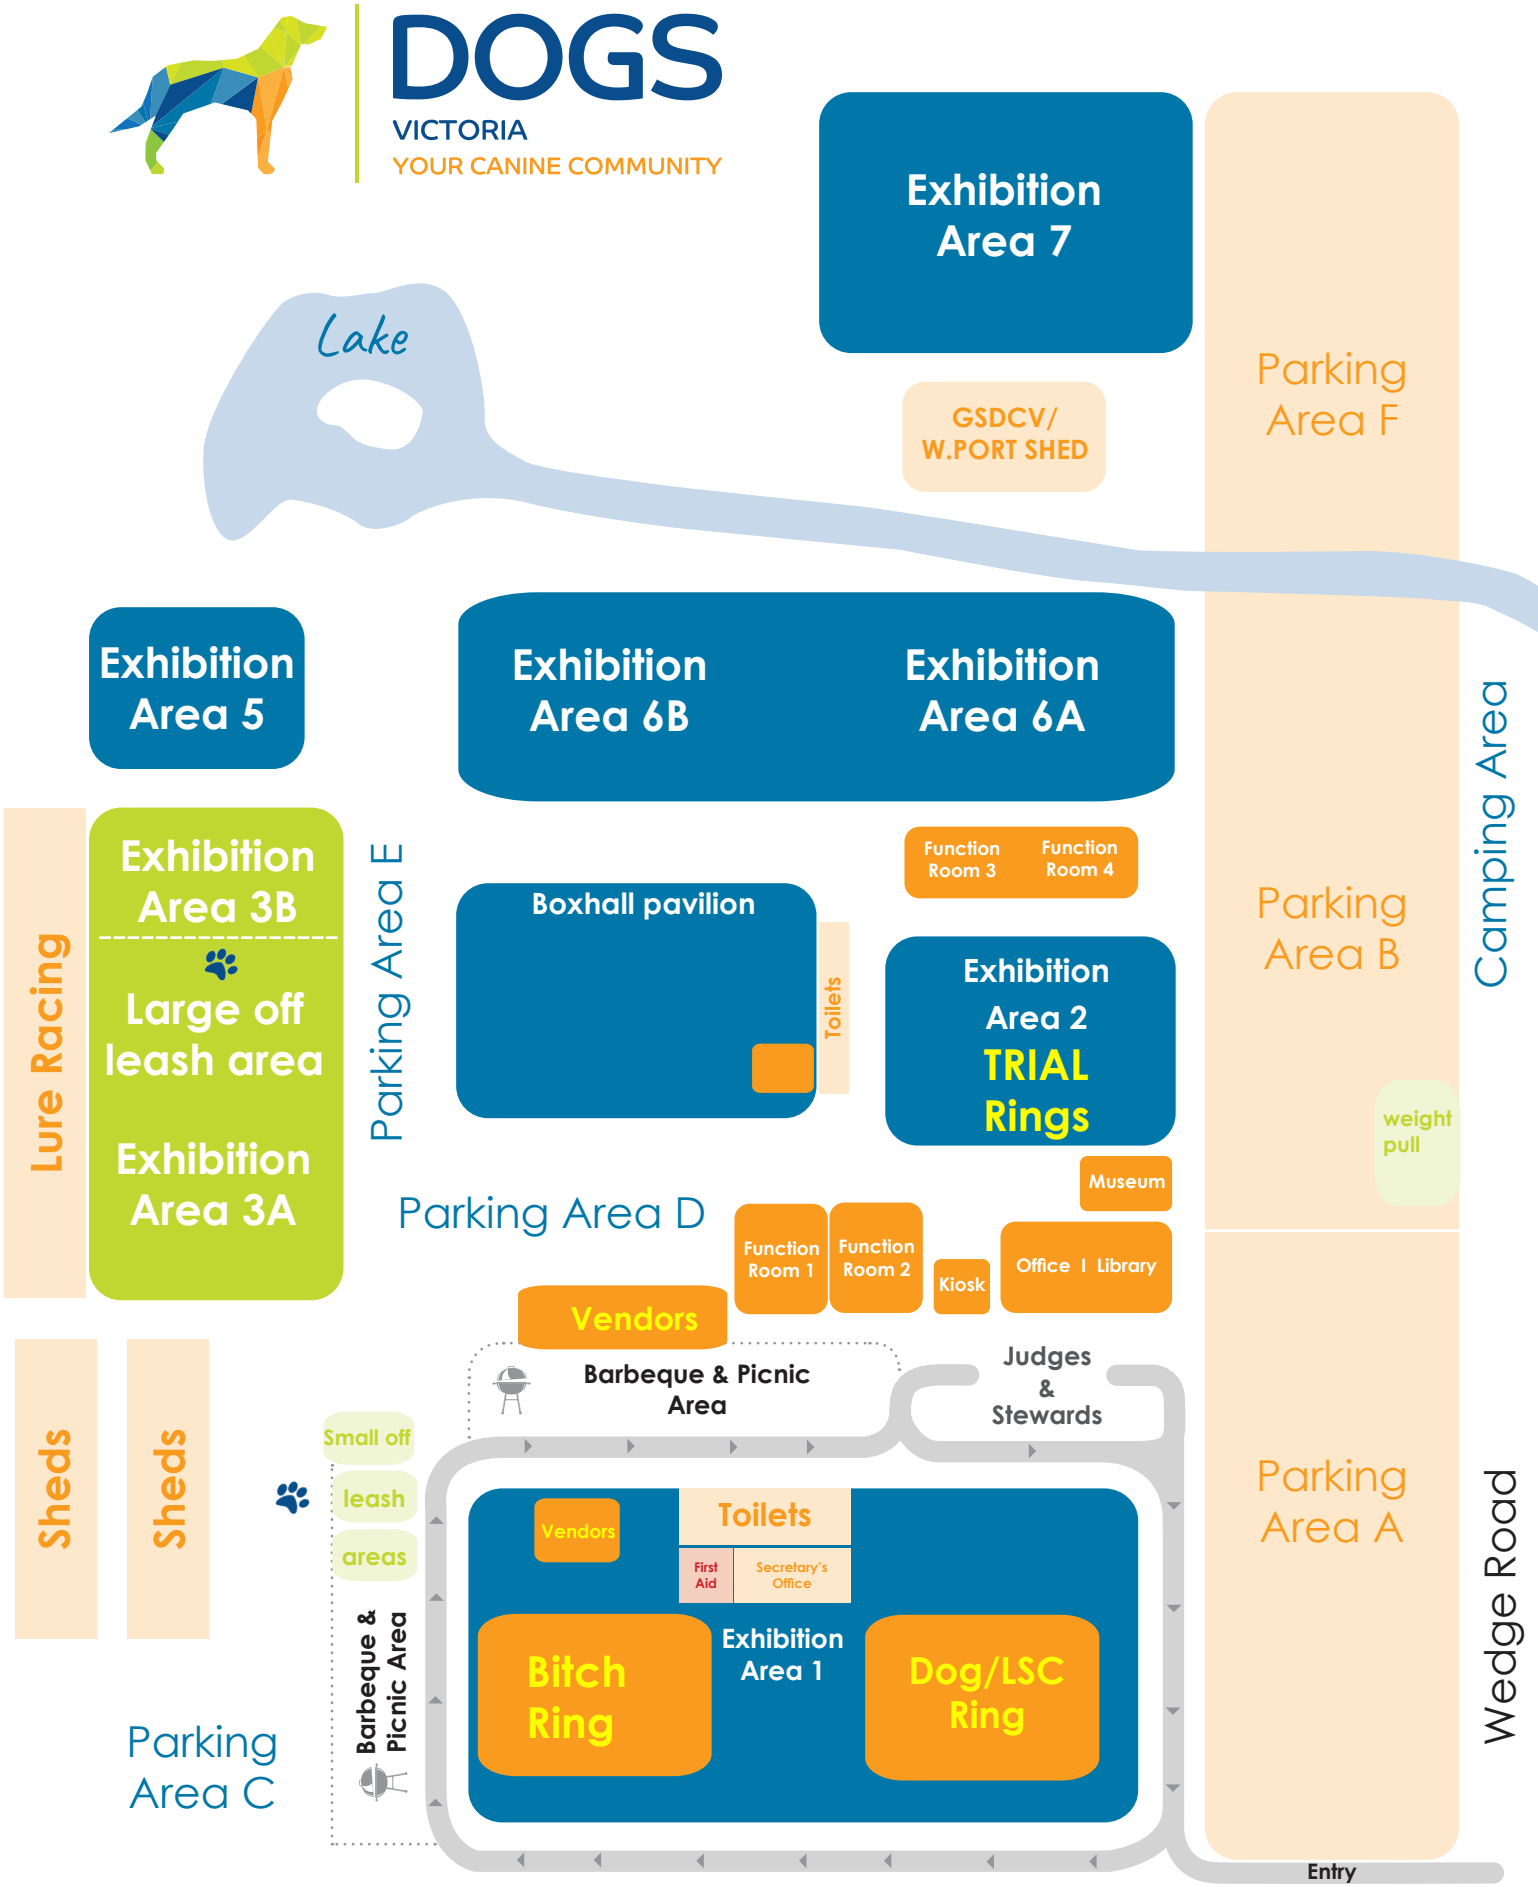

DOGS

VICTORIA
YOUR CANINE COMMUNITY

KCC Park, 655 Westernport Highway (Dandenong Hastings Road), Skye